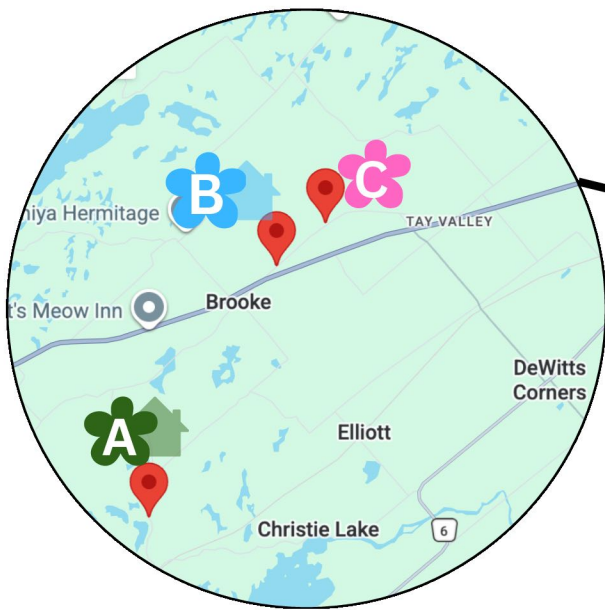

2026 Home & Garden Tour Map/Location Guide

Out of Town West

Bathrooms

- Crystal Palace - 31 Basin Ln.
- Town Hall - 80 Gore St. E.
- Conlin Farm - 127 Smith Dr.
- Last Duel Park - 22 Craig St.
- Central Playground - 38 Mill St.
- Perth Info Centre - 11 Gore St. E.
- Library - 30 Harriet St.

LEGION - 26 Beckwith St. E.

P High School, 13 Victoria St.

10 km
Hwy 7

Perth

Tour Headquarters

Tickets
Information

RAFFLE *Raffle*
Lunch

Parking **P**
Washrooms

cfuwperthhomeandgarden.org

Out of Town South

3.5 km
Rideau Ferry Rd.

2026 Home Addresses, Literary Themes, Sponsors

Wealth Management
Dominion Securities
Matthew Newby, CPA
Investment Advisor

	LOCATION & LITERARY THEME	DESCRIPTION	HOUSE SPONSOR
	1155 Brooke Valley Rd. Midsummer Night's Dream	Whimsical gardens amidst a Swedish cottage and studio in an ethereal forest	Bank of Montreal Perth
	712 Anglican Church Rd. Peter Rabbit	Century-old brick home with Arcadian landscape and organic veggie patch	Shannon & Toby Shannan A & B Ford
	492 Anglican Church Rd. Anne of Green Gables	Traditional East-coast gardens and man-made pond 'lake of shining waters'	Lanark Lifestyles
	14 Inverness Ave. Sense & Sensibility	Sweet blooms and bubbling waters in an idyllic setting	Mayfour Contracting Mike Fair Chevrolet Buick GMC
	22 Drummond St. West Alice in Wonderland	A curious garden with a curiouser and curiouser Victorian home	Barbara Shepherd & Lindsey Shepherd
	24 Drummond St. West Greek Mythology	Pan and trickling waters lead to peaceful gardens and unique trees	Sheri Mahon-Fournier
	270 Bernice Cres. Hansel & Gretel	Enticing picture-book gardens to satisfy your appetite	K James Custom Homes Hinton Dodge
	417 Kenyon Rd. Lord of the Rings	Mystical gardens and landscape with an eclectic, musical, Gandalf-approved home	Angel Wilkes Realtor Rivington Rally Honda
	Royal Canadian Legion 26 Beckwith St. East	Tour Headquarters - tickets, raffle, lunch, washrooms, parking	